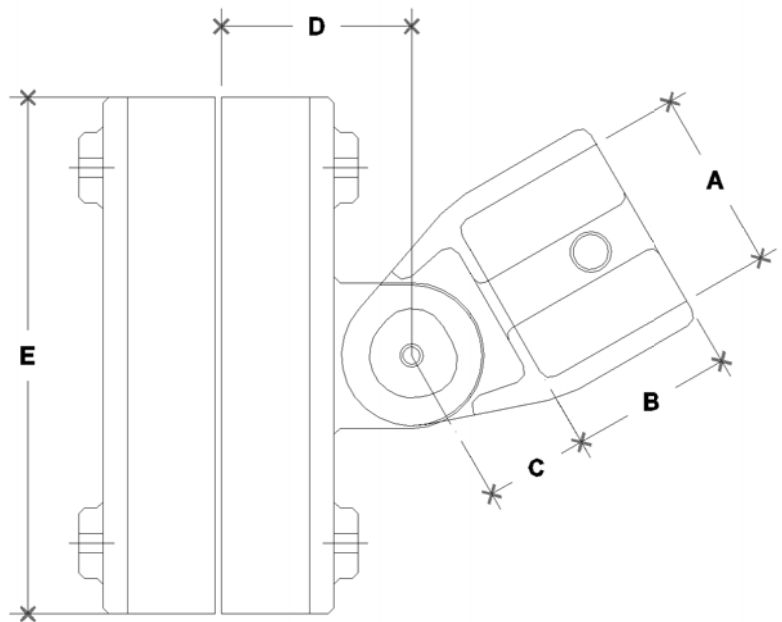

NOTE: DIMENSIONS LOCATED IN BOXES ARE COMMON
SETBACK DIMENSIONS FOR EACH FITTING

#1700 Mend-A-Rail Elbow Adjustable Elbow or Tee

SCALE: HALF

ENGLISH UNITS (Inches)							
PIPE SIZE	A	B	C	D	E	F	G
2"	-	-	-	-	-	-	-
1½"	1.93	1.75	1.11	2	5.50	-	-
1¼"	-	-	-	-	-	-	-
1"	-	-	-	-	-	-	-
¾"	-	-	-	-	-	-	-

METRIC UNITS (mm)							
PIPE SIZE	A	B	C	D	E	F	G
2"	-	-	-	-	-	-	-
1½"	49	44	28	51	140	-	-
1¼"	-	-	-	-	-	-	-
1"	-	-	-	-	-	-	-
¾"	-	-	-	-	-	-	-