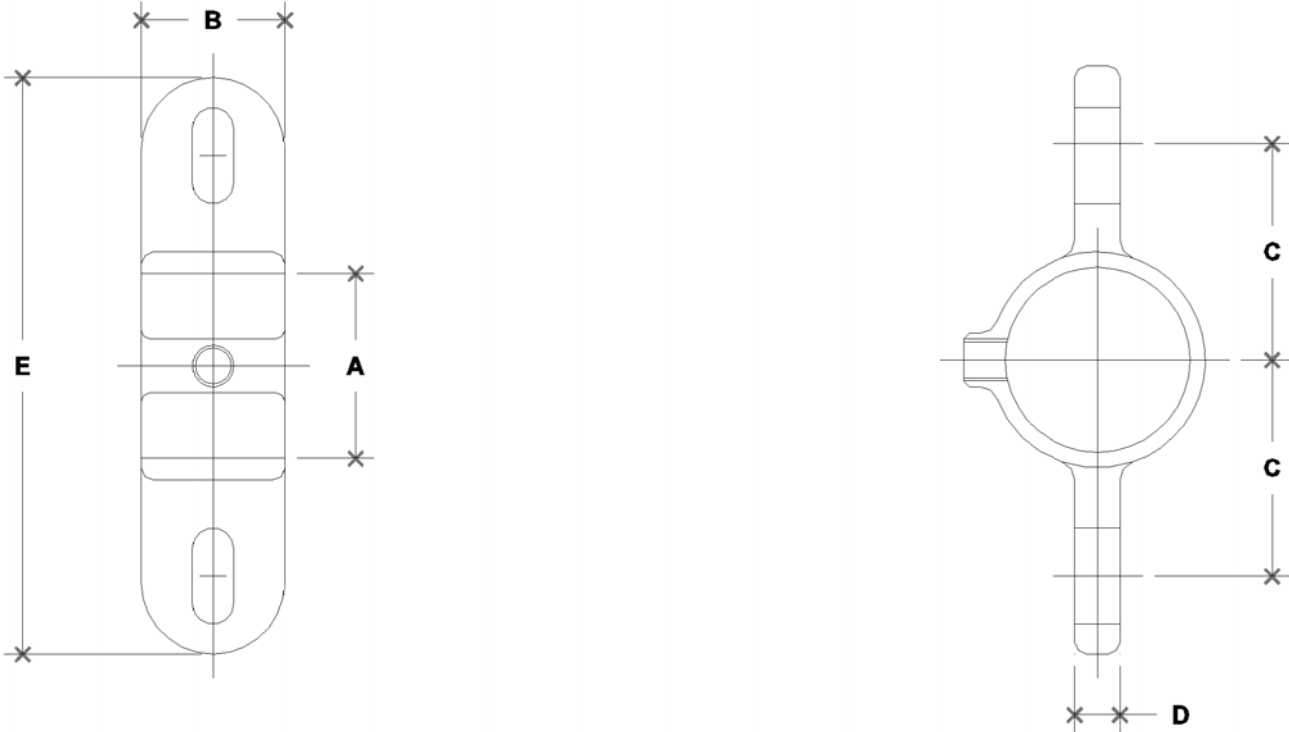

NOTE: DIMENSIONS LOCATED IN BOXES ARE COMMON
SETBACK DIMENSIONS FOR EACH FITTING

#19EMO Adjustable Cross Male Body-E/Oval Slot

SCALE: HALF

ENGLISH UNITS (Inches)							
PIPE SIZE	A	B	C	D	E	F	G
1½"	1.93	1.50	2.25	0.47	6.00		

METRIC UNITS (mm)							
PIPE SIZE	A	B	C	D	E	F	G
1½"	49	38	57	12	152		