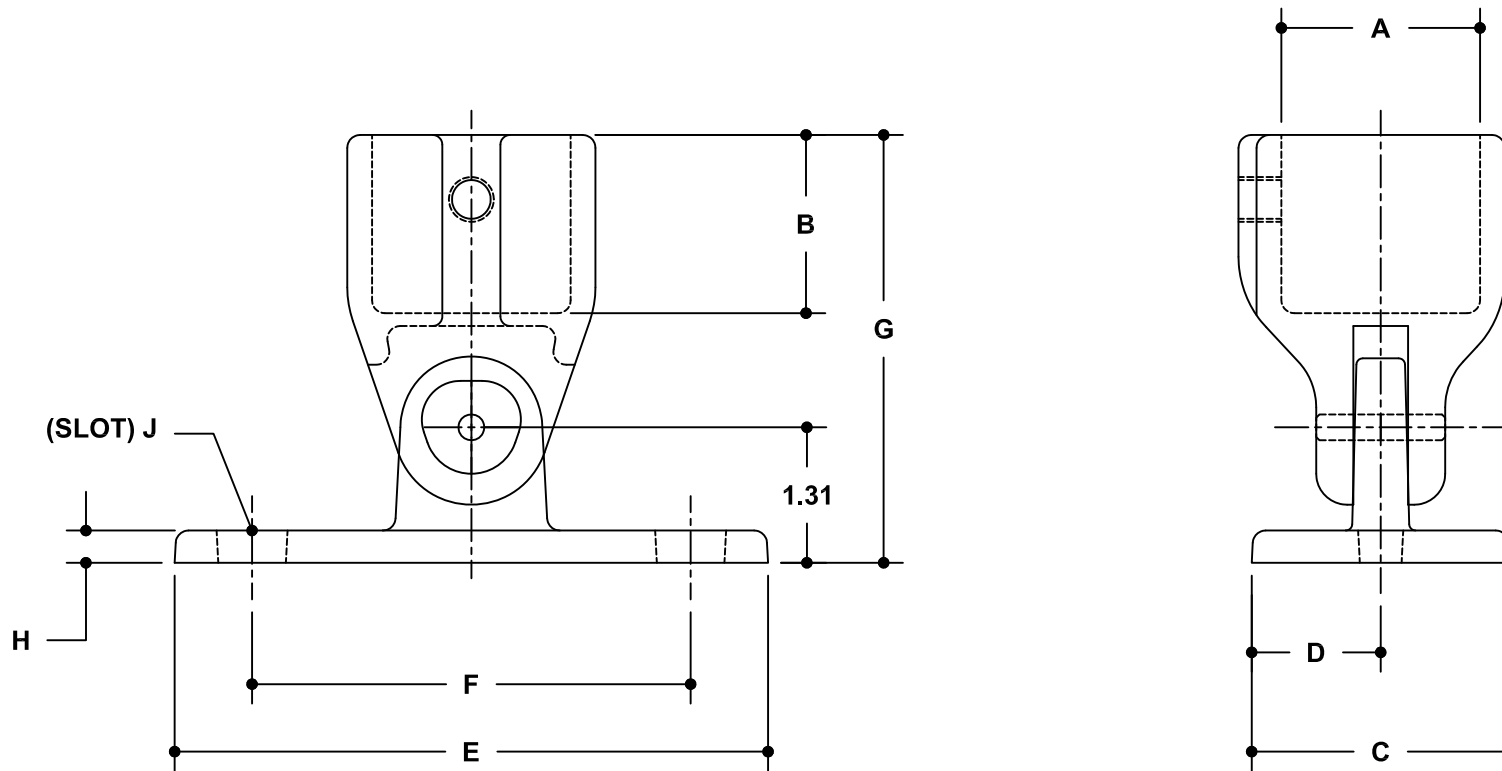

NOTE: DIMENSIONS LOCATED IN BOXES ARE COMMON  
SETBACK DIMENSIONS FOR EACH FITTING

## #41-RSP Mounting Bracket

SCALE: HALF

ENGLISH UNITS (Inches)									
PIPE SIZE	A	B	C	D	E	F	G	H	J
2"	2.40	2.13	2.50	1.25	5.75	4.25	4.56	0.31	0.44
1½"	1.93	1.73	2.50	1.25	5.75	4.25	4.16	0.31	0.44
1¼"	1.68	1.44	2.50	1.25	5.75	4.25	3.88	0.31	0.44

METRIC UNITS (mm)									
PIPE SIZE	A	B	C	D	E	F	G	H	J
2"	61	54	64	32	146	108	116	8	11
1½"	49	44	64	32	146	108	106	8	11
1¼"	43	37	64	32	146	108	98	8	11