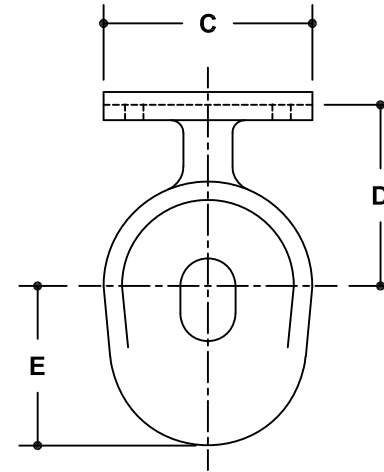

NOTE: DIMENSIONS LOCATED IN BOXES ARE COMMON
 SETBACK DIMENSIONS FOR EACH FITTING

#82 Handrail Bracket

SCALE: HALF

ENGLISH UNITS (Inches)							
PIPE SIZE	A	B	C	D	E	F	G
1½" (8)	2.69	4.13	2.13	1.84	1.63		
1¼" (7)	2.69	4.13	2.13	1.84	1.63		

METRIC UNITS (mm)							
PIPE SIZE	A	B	C	D	E	F	G
1½" (8)	68	105	54	47	41		
1¼" (7)	68	105	54	47	41		