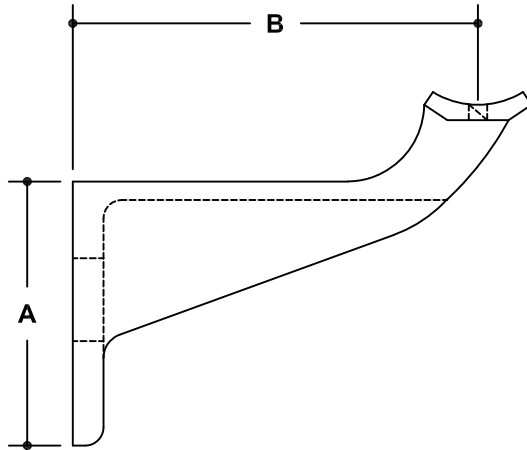

NOTE: DIMENSIONS LOCATED IN BOXES ARE COMMON
 SETBACK DIMENSIONS FOR EACH FITTING

#82 Handrail Bracket

SCALE: HALF

ENGLISH UNITS (Inches)							
PIPE SIZE	A	B	C	D	E	F	G
1½" (8)	2.69	4.13	2.13	1.84	1.63		
1¼" (7)	2.69	4.13	2.13	1.84	1.63		

METRIC UNITS (mm)							
PIPE SIZE	A	B	C	D	E	F	G
1½" (8)	68	105	54	47	41		
1¼" (7)	68	105	54	47	41		