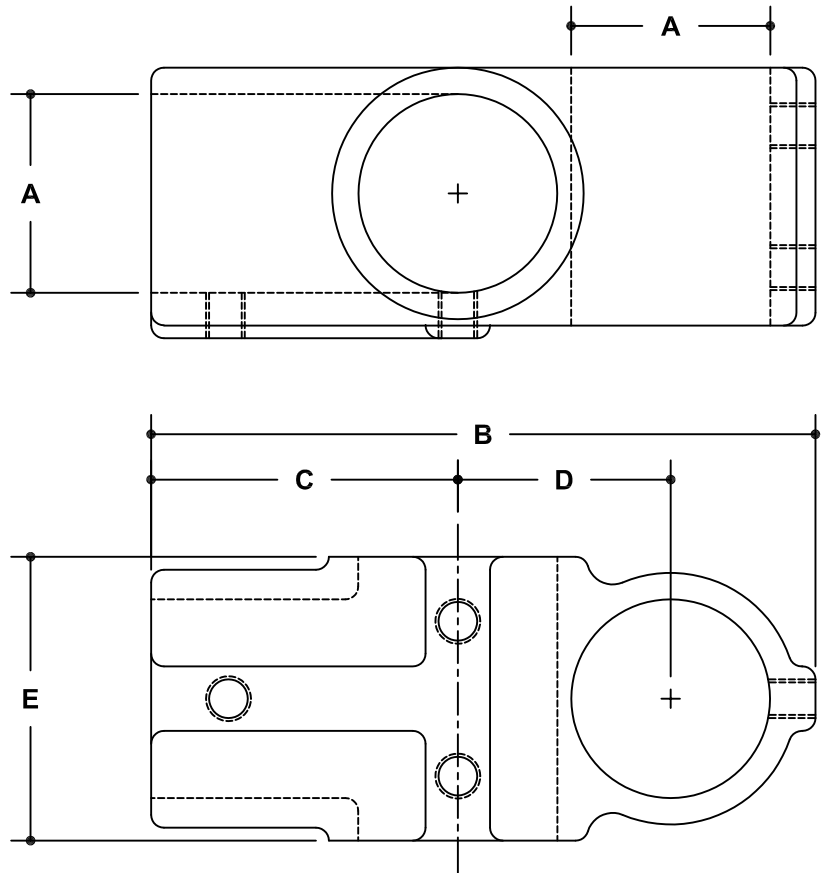

NOTE: DIMENSIONS LOCATED IN BOXES ARE COMMON
SETBACK DIMENSIONS FOR EACH FITTING

#104 Rackmaster Side Outlet Cross

SCALE: HALF

ENGLISH UNITS (Inches)							
PIPE SIZE	A	B	C	D	E	F	G
1½"	1.93	6.44	2.97	2.06	2.75		
1¼"	1.68	5.63	2.59	1.81	2.38		
1"	1.34	4.63	2.13	1.44	2.38		
¾"	1.07	3.81	1.78	1.19	1.44		

METRIC UNITS (mm)							
PIPE SIZE	A	B	C	D	E	F	G
1½"	49	164	75	52	70		
1¼"	43	143	66	46	60		
1"	34	118	54	37	60		
¾"	27	97	45	30	37		