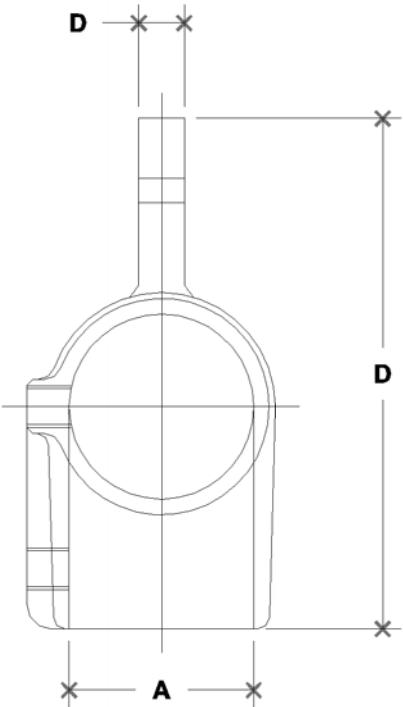

NOTE: DIMENSIONS LOCATED IN BOXES ARE COMMON
SETBACK DIMENSIONS FOR EACH FITTING

#23M Adjustable Tee or Cross Male Body

SCALE: HALF

ENGLISH UNITS (Inches)							
PIPE SIZE	A	B	C	D	E	F	G
2"	2.40	3.88	2.63	0.53			
1½"	1.93	3.38	2.25	0.47			
1¼"	1.68	2.75	1.94	0.47			
1"	1.34	2.38	1.63	0.47			
¾"	1.07	2.00	1.31	0.47			

METRIC UNITS (mm)							
PIPE SIZE	A	B	C	D	E	F	G
2"	61	99	67	13			
1½"	49	86	57	12			
1¼"	43	70	49	12			
1"	34	60	41	12			
¾"	27	51	33	12			