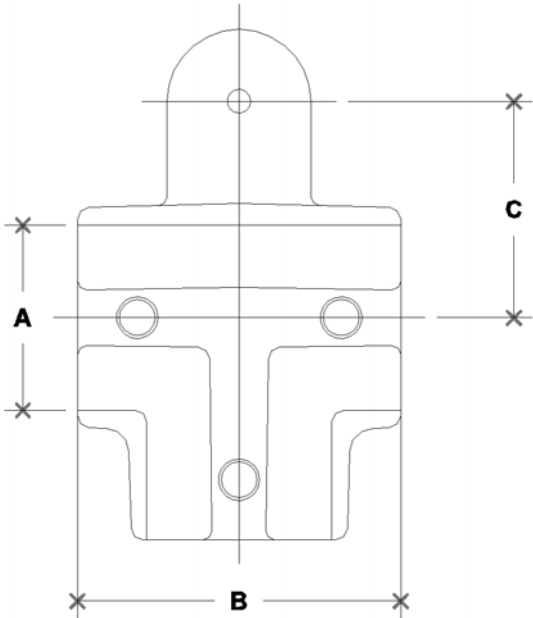

NOTE: DIMENSIONS LOCATED IN BOXES ARE COMMON
SETBACK DIMENSIONS FOR EACH FITTING

#23M Adjustable Tee or Cross Male Body

SCALE: HALF

ENGLISH UNITS (Inches)							
PIPE SIZE	A	B	C	D	E	F	G
2"	2.40	3.88	2.63	0.53			
1½"	1.93	3.38	2.25	0.47			
1¼"	1.68	2.75	1.94	0.47			
1"	1.34	2.38	1.63	0.47			
¾"	1.07	2.00	1.31	0.47			

METRIC UNITS (mm)							
PIPE SIZE	A	B	C	D	E	F	G
2"	61	99	67	13			
1½"	49	86	57	12			
1¼"	43	70	49	12			
1"	34	60	41	12			
¾"	27	51	33	12			