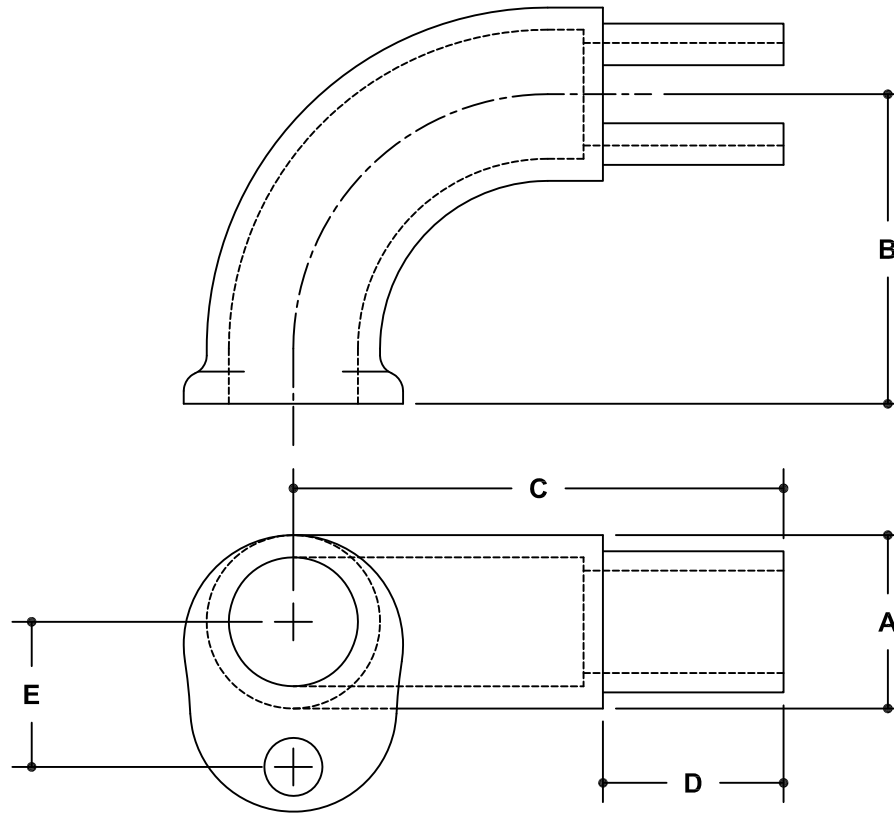

NOTE: DIMENSIONS LOCATED IN BOXES ARE COMMON  
SETBACK DIMENSIONS FOR EACH FITTING

## #84AR Handrail Return

SCALE: HALF

| ENGLISH UNITS (Inches) |      |      |      |      |      |   |   |
|------------------------|------|------|------|------|------|---|---|
| PIPE SIZE              | A    | B    | C    | D    | E    | F | G |
| 1¼"                    | 1.68 | 3.00 | 4.75 | 1.75 | 1.41 |   |   |

| METRIC UNITS (mm) |    |    |     |    |    |   |   |
|-------------------|----|----|-----|----|----|---|---|
| PIPE SIZE         | A  | B  | C   | D  | E  | F | G |
| 1¼"               | 43 | 76 | 121 | 45 | 36 |   |   |