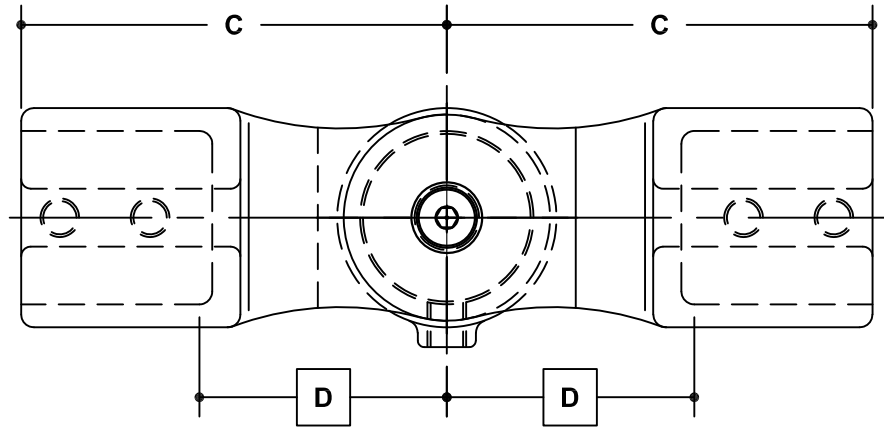

NOTE: DIMENSIONS LOCATED IN BOXES ARE COMMON
SETBACK DIMENSIONS FOR EACH FITTING

#29 Adjustable Side Outlet Elbow

SCALE: HALF

ENGLISH UNITS (Inches)							
PIPE SIZE	A	B	C	D	E	F	G
1/4"	1.68	2.50	4.13	2.40	0.90		

METRIC UNITS (mm)							
PIPE SIZE	A	B	C	D	E	F	G
1/4"	43	64	105	61	23		