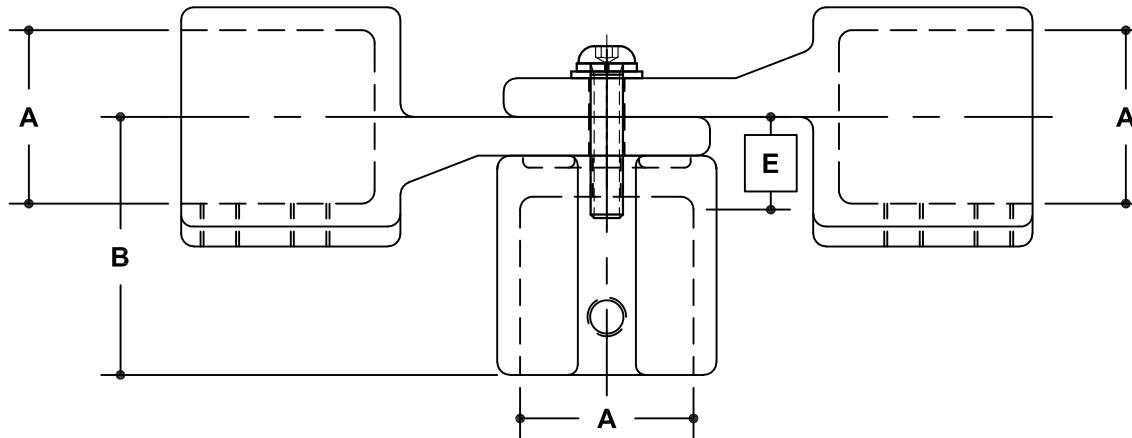

NOTE: DIMENSIONS LOCATED IN BOXES ARE COMMON
SETBACK DIMENSIONS FOR EACH FITTING

#29 Adjustable Side Outlet Elbow

SCALE: HALF

ENGLISH UNITS (Inches)							
PIPE SIZE	A	B	C	D	E	F	G
1/4"	1.68	2.50	4.13	2.40	0.90		

METRIC UNITS (mm)							
PIPE SIZE	A	B	C	D	E	F	G
1/4"	43	64	105	61	23		